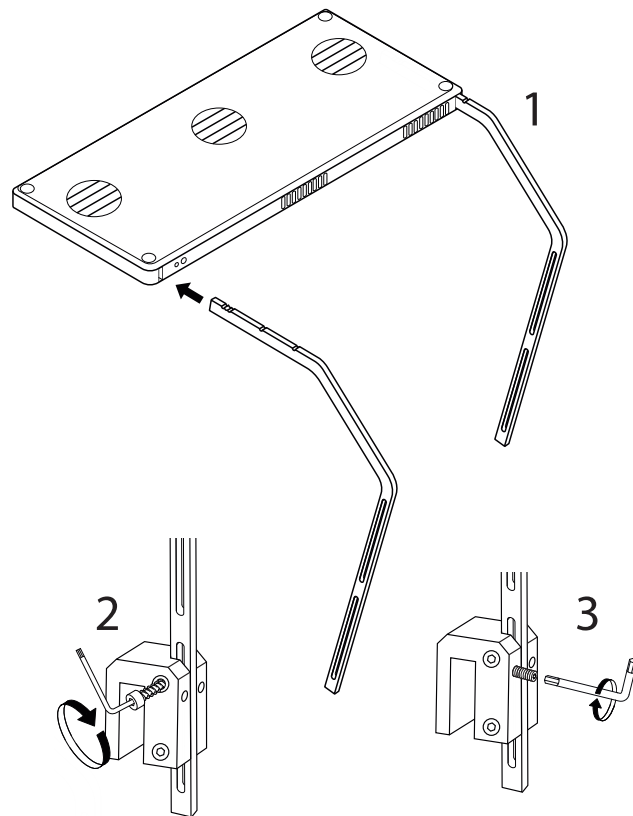

BRACKETS USER MANUAL

Contents

2x LR/LF BRACKETS
33mm (1.3in)

2x LR/LF BRACKETS
16mm (0.6in)