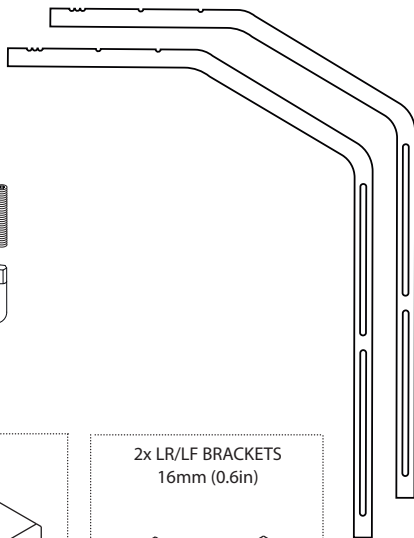

BRACKETS USER MANUAL

Contents

2x LR/LF BRACKETS
33mm (1.3in)

2x LR/LF BRACKETS
16mm (0.6in)